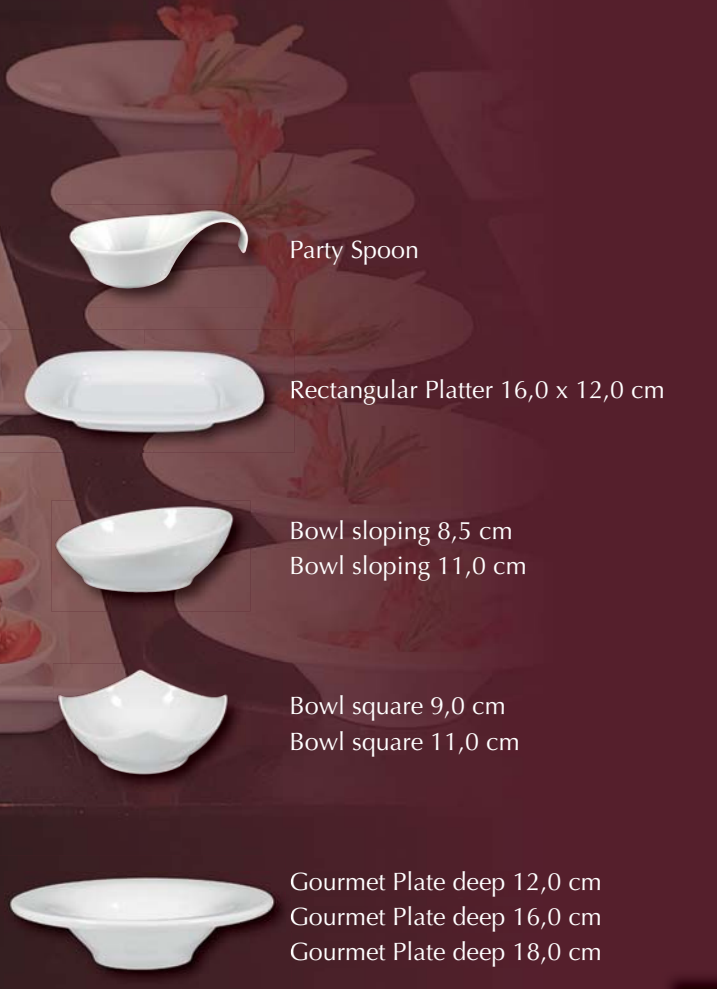

Event Bowl slanted 14,0 cm
Event Bowl slanted 18,0 cm
Event Bowl slanted 22,0 cm

Coaster 14,0 cm
(fits Event Bowl 8,5cm)
Coaster 15,5 cm
(fits Event Bowl 10,5cm)

Oval Event Plate flat medium 22,0 cm
Oval Event Plate flat large 25,0 cm

Oval Event Plate deep small 19,0 cm
Oval Event Plate deep medium 22,0 cm
Oval Event Plate deep large 25,0 cm

Round Event Plate deep large 26,0 cm

SAVOY EVENT

Butter Gravy 0,15 ltr.

Rectangular Plate
29,5 x 20 cm

Rectangular Plate
35,0 x 24,5 cm

Rectangular Plate
40,0 x 27,5 cm

Rectangular Rim Soup Plate
27,5 x 20,5 cm

Party Spoon

Rectangular Platter 16,0 x 12,0 cm

Bowl sloping 8,5 cm
Bowl sloping 11,0 cm

Bowl square 9,0 cm
Bowl square 11,0 cm

Gourmet Plate deep 12,0 cm
Gourmet Plate deep 16,0 cm
Gourmet Plate deep 18,0 cm

MERAN

Steak & more oval

Coup plate flat oval 5234 21, cm
Coup plate flat oval 5195 25 cm

Coup plate flat oval 5193 27,0 cm
Coup plate flat oval 5192 29,0 cm
Coup plate flat oval 5235 34,0 cm