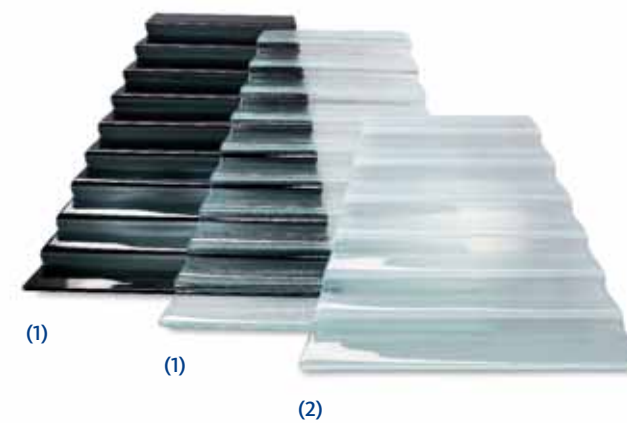

Schody | TREPPEN / STEP DISPLAYS

Artikel	Artikel-Nummer	Länge/Breite	Gew. 1 Stück	Höhe 1 Stück	Höhe mit Stütze
		mm	Gramm	mm	mm

Buffettreppe	(1) 46	9312251*	460x455x255	3350	35	157
Buffet step display	(1) 68	9312252*	680x455x255	4700	30	232
Buffettreppe weite Stufe	(2) 68	9312253*	680x455x255	4700	38	197
Buffet step display - wide step						

Passend dazu / Combine with
Stütze / Rise: 9312603 & 9312604

* Dekor-Nr. und Ausführung / Decor Nr. and finish
000000 Klarglas / clear glass
010500 sandgestrahlt AFP (vollflächig) / solid frosted with AFP
010600 Rot dekoriert (vollflächig) / solid colour decoration, red
010700 Schwarzglas / tinted glass, black